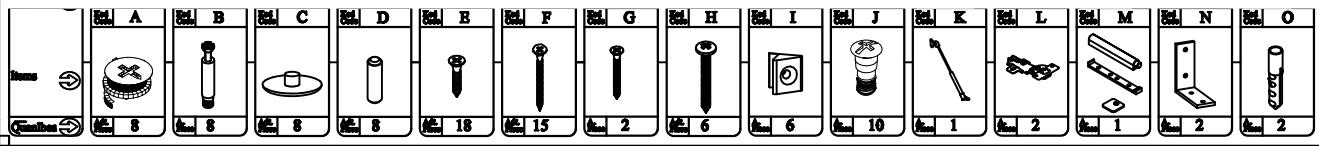

Pcs No	Dimensions	Pcs
1	710*400*18	1
2	710*400*18	1
3	300*377*18	1
4	300*377*18	1
5	682*310*8	1
6	704*294*18	1
7	710*400*18	2
8	710*400*18	1

NOTE: PLEASE READ THE FRAME CODE FOR THE INSTALLATION VIDEO

in case you need a sparepart, please indicate "Model Code" and "Accessory Code" shown in the assembly instructions.

in case you need a sparepart, please indicate "Model Code" and "Accessory Code" shown in the assembly instructions.

Step-8

Step-9

Step-10

Step-11

Step-12

Step-13

in case you need a sparepart, please indicate "Model Code" and "Accessory Code" shown in the assembly instructions.